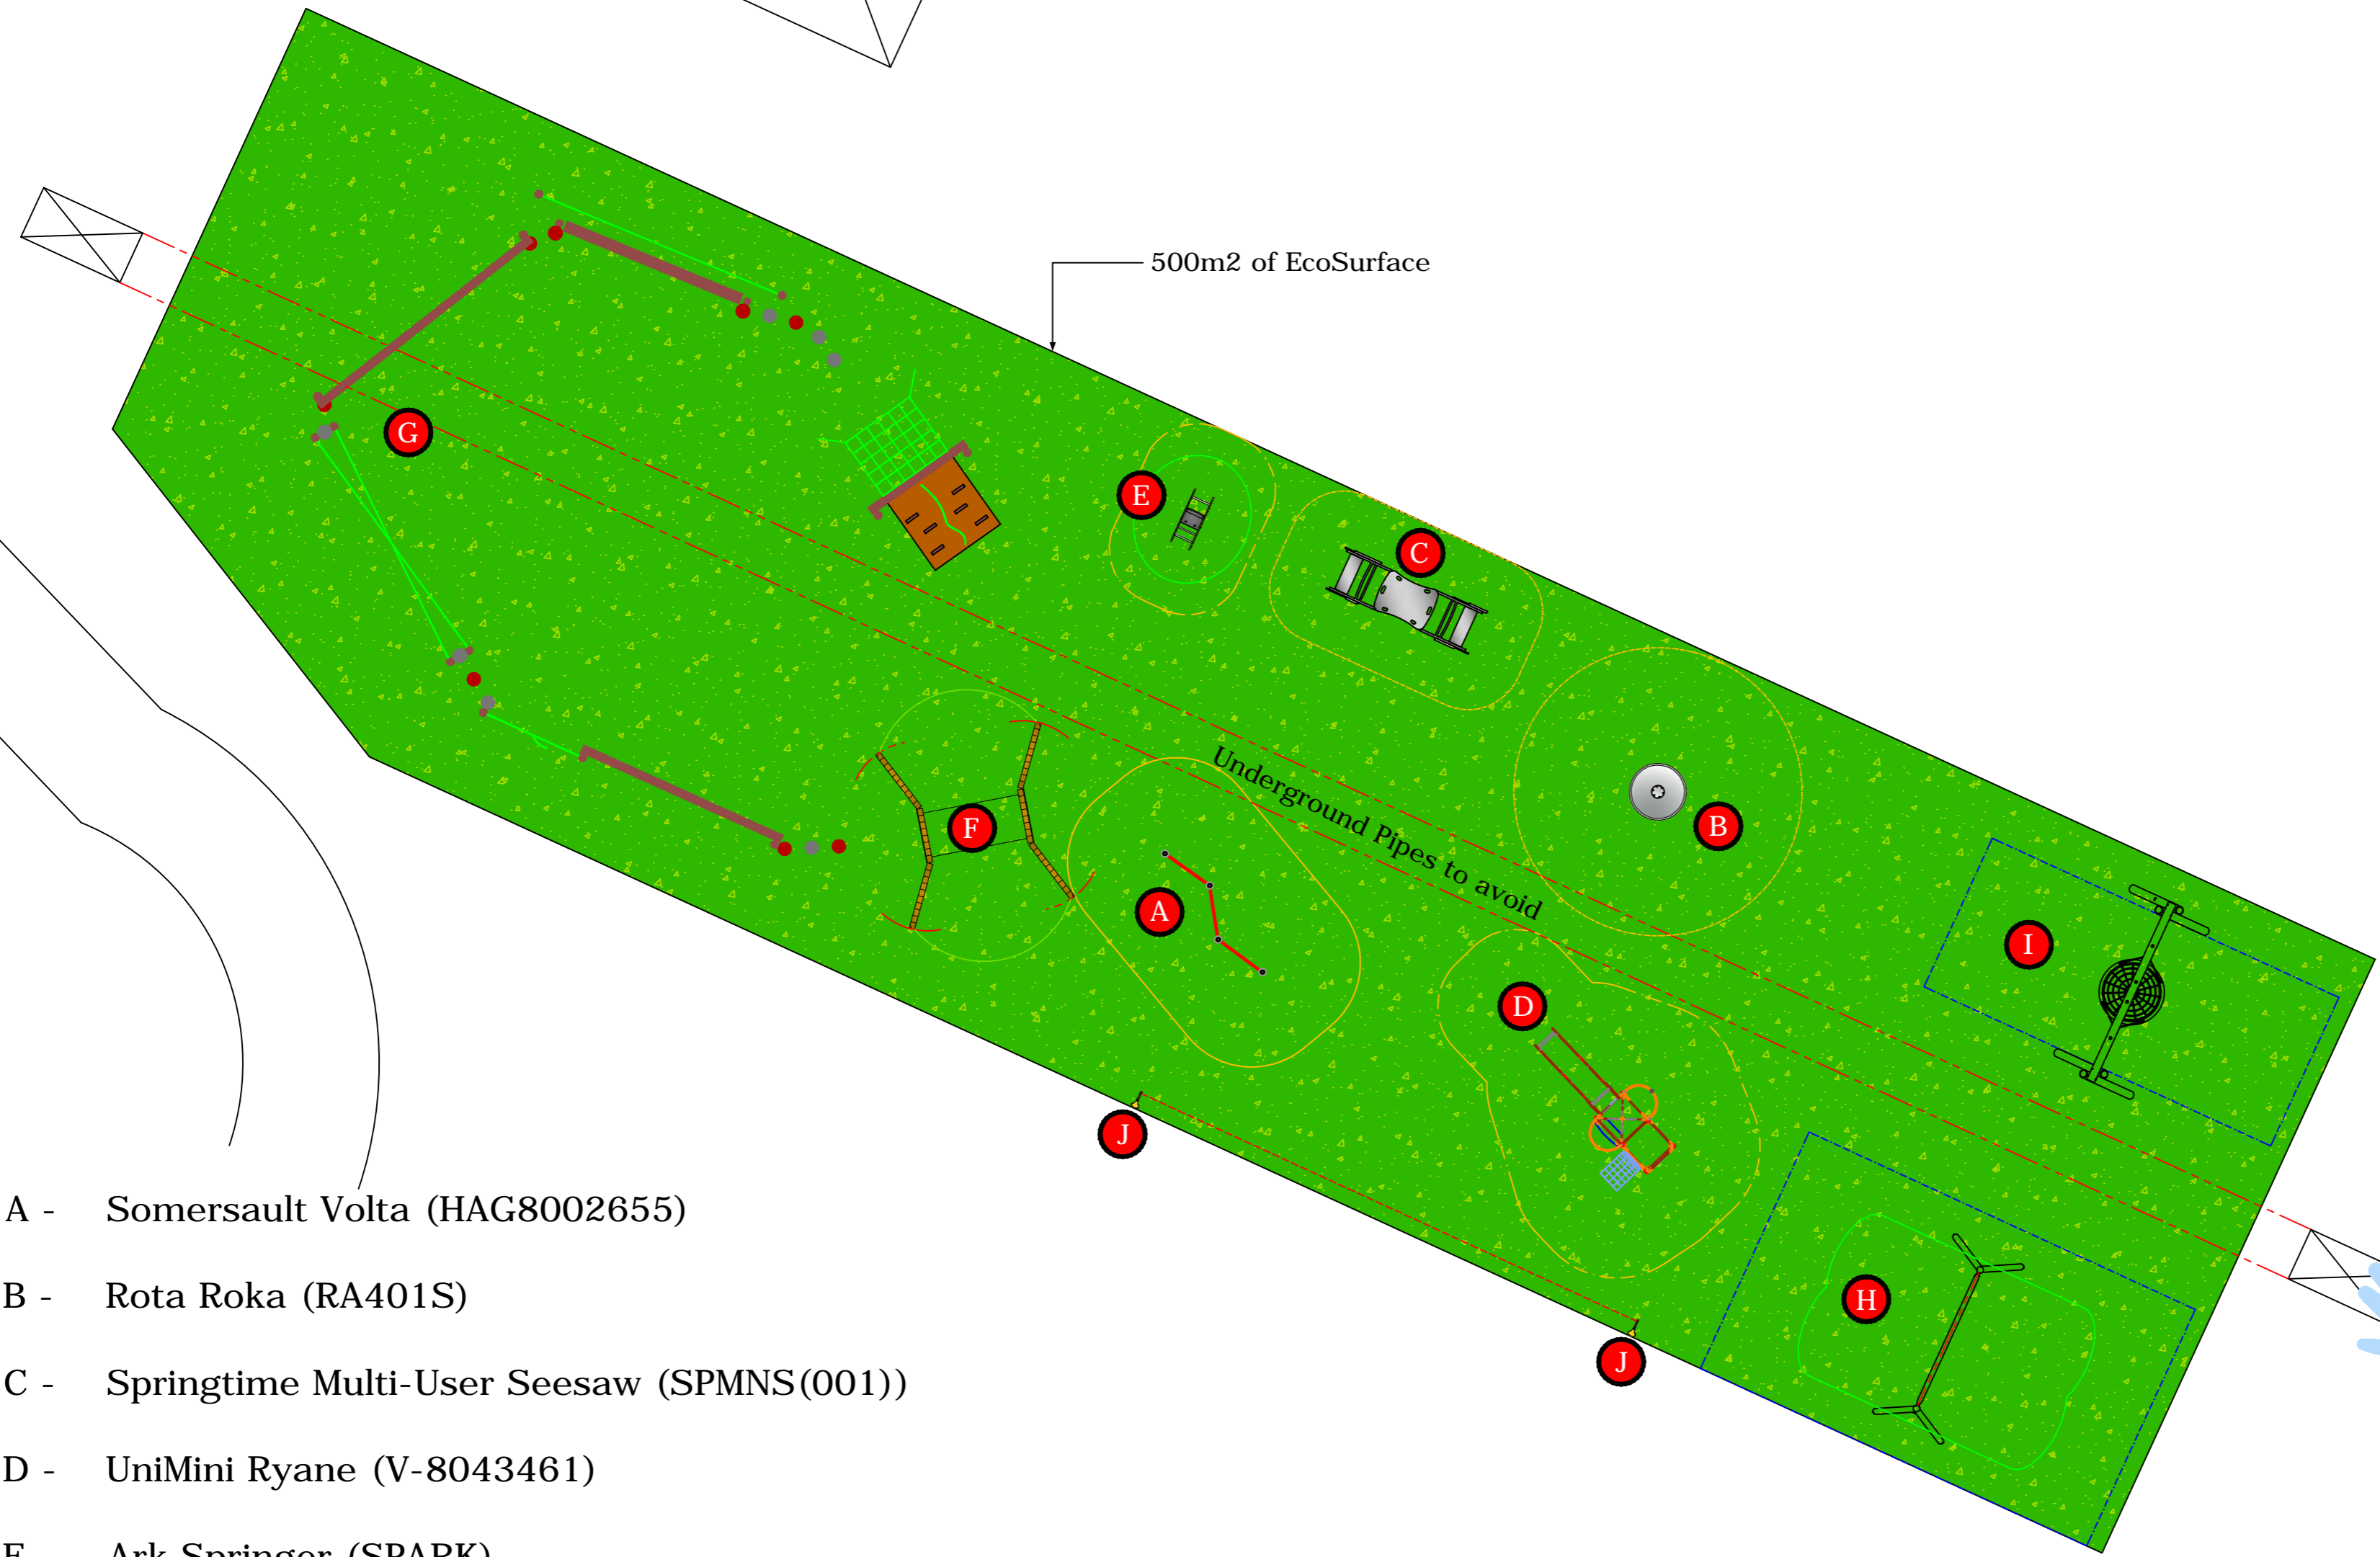

**NOTES**

**PLEASE NOTE**  
NORTH POINT TO BE CONFIRMED PRIOR TO INSTALLATION TO ENSURE THAT SLIDES DO NOT FACE DUE SOUTH.

**KEY**

- Falling Space zone (EN1176)
- Free Space zone (EN1176)
- Minimum Space (EN1176)

**REVISION**

19/01/15 - Original	Revision 0
Quote Only	Revision 1
30/04/15 - Amendment by CCW Check by DC	Revision 2

**CUSTOMER**

Poole B.C.

**PROJECT**

Bedford Road

**TITLE**

Play Area

- A - Somersault Volta (HAG8002655)
- B - Rota Roka (RA401S)
- C - Springtime Multi-User Seesaw (SPMNS(001))
- D - UniMini Ryane (V-8043461)
- E - Ark Springer (SPARK)
- F - Landscape Tunnel (PCL/TUN)
- G - Trailblazer Eco - Pyrenees (EC250S)
- H - 2.4m High Goro Swing (HAG8000796) complete with Cradle Seats
- I - 2.4m High Timber Basket Swing (PD400-03)
- J - Talktubes (LIT-TALK)