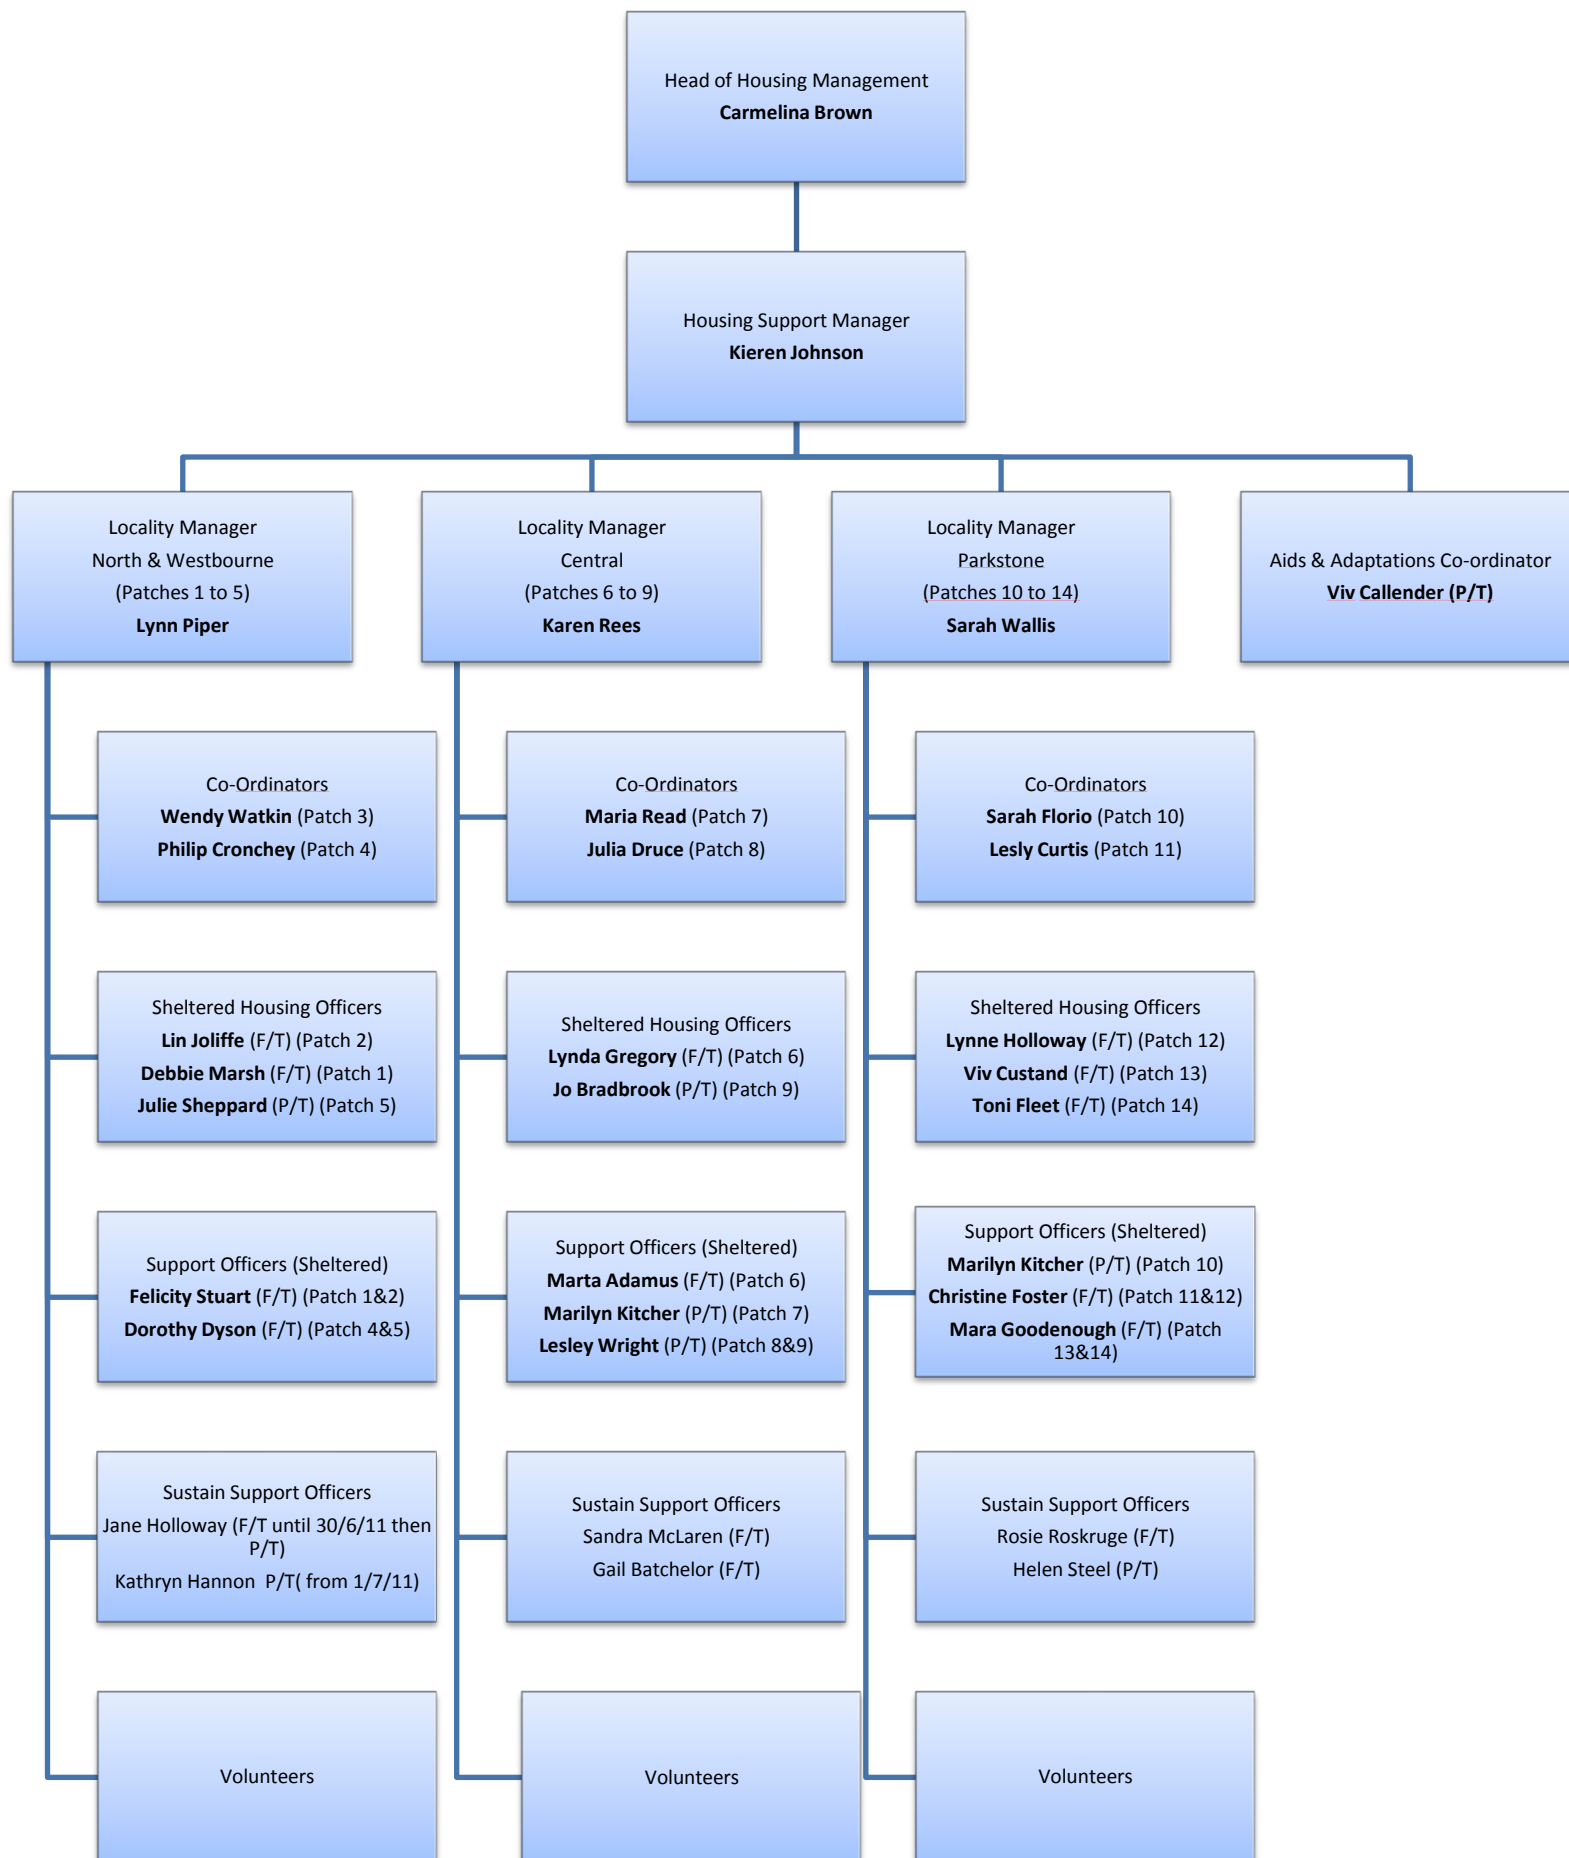

Poole Housing Partnership – Housing Support Team Structure

North and Westbourne

Patch 1

- Selkirk Close
- Selby Close
- Canford Gardens
- Puddletown Close

Patch 2

- Willow Park

Patch 3

- Belmont Court (Hub)

Patch 4

- Stanley Pearce House (Hub)
- Millfield
- Waterloo

Patch 5

- Vale Close
- Woodstock Close
- Danecourt Road

Central

Patch 6

- Baiter Gardens
- Poole Town
- Cinnamon Lane

Patch 7

- Lake Avenue (Hub)
- Hinchcliffe Close
- Derek Orchard House

Patch 8

- Simmonds Close (Hub)
- Sherrin Close

Patch 9

- Christopher Crescent
- Dale Valley Close

Parkstone

Patch 10

- Bob Hann Close (Hub)
- Phylton Close

Patch 11

- Stanfield Close (Hub)
- Boyd Road

Patch 12

- Cynthia Close
- Davis Close

Patch 13

- Ralph Jessop Close
- Peel Close

Patch 14

- Trinidad House